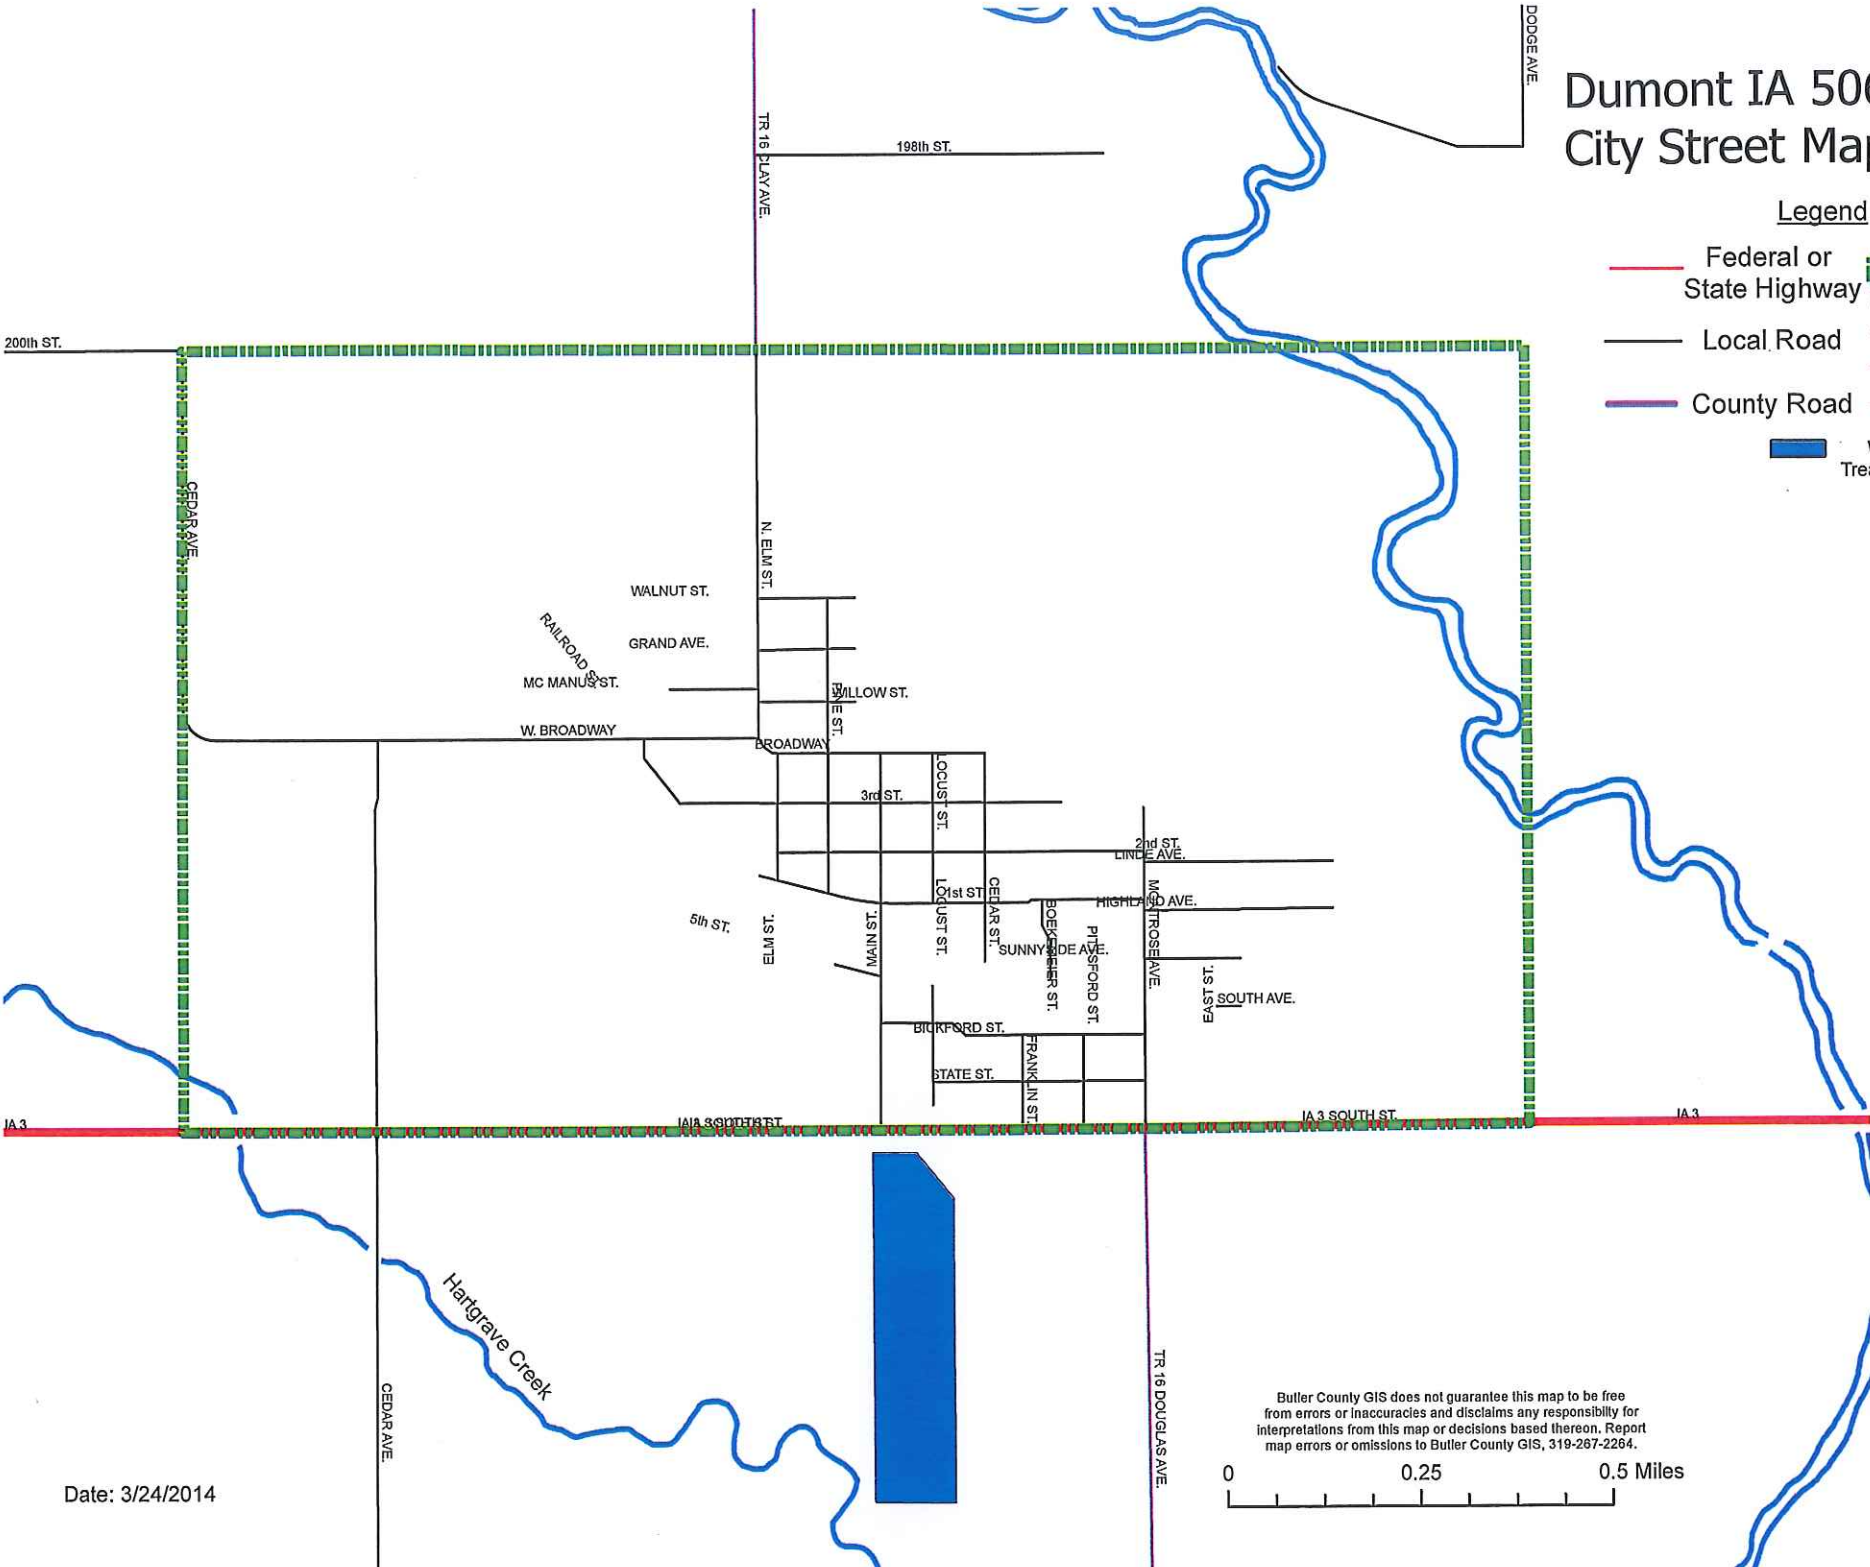

Dumont IA 50625 City Street Map

Legend

-  Federal or State Highway
-  Local Road
-  County Road
-  City Corp Railroads
-  IANR RR
-  IC RR
-  UP RR
-  Wastewater Treatment Lagoon

Butler County GIS does not guarantee this map to be free from errors or inaccuracies and disclaims any responsibility for interpretations from this map or decisions based thereon. Report map errors or omissions to Butler County GIS, 319-267-2264.